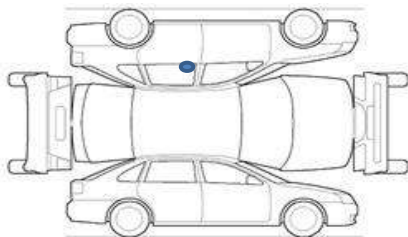

Cracked Plastic Window Vent rear of driver door

Note Tyre date listed as week number followed by Year