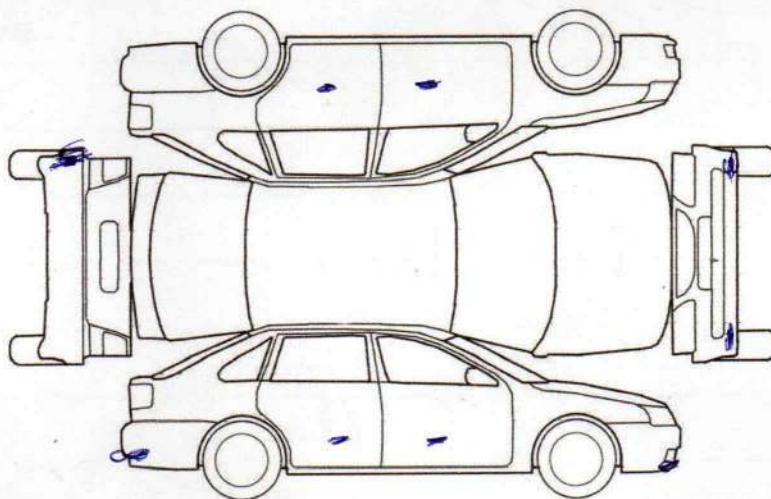

Comments:

*Body damage - Minor Scratch only

T&C

We do not accept any responsibility for any damage/scratches reported/claimed without mutual inspection performed. T&C apply.

Client